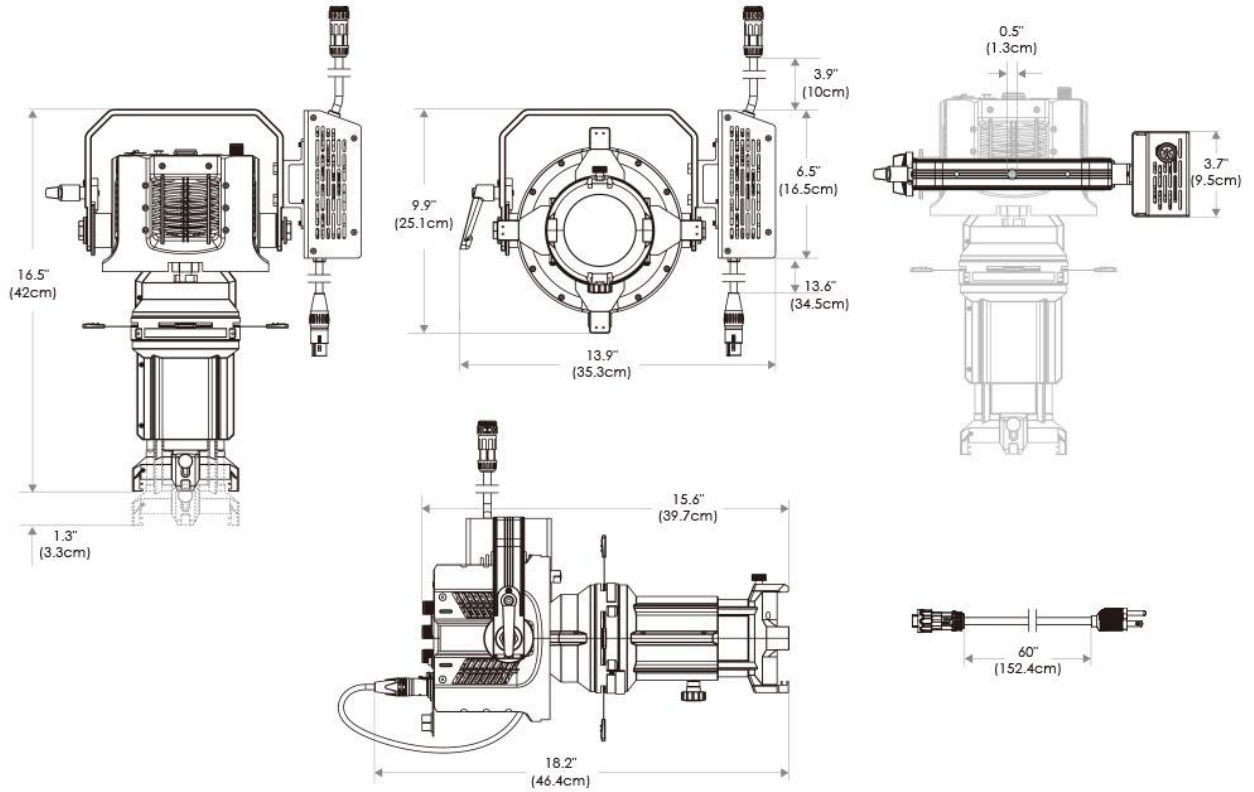

SPECIFICATIONS

Beam Angle	19° / 26° / 36° / 50°
CRI / TLCI	95/90 typical (in CCT Mode of 2800K-6500K)
Dimming	100% - 0% flicker free
AC Power Draw	175W max
AC Input	100 - 240V AC, 50 - 60Hz
Remote Control	DMX 512
Cooling	Fan Cooled
Acoustic Noise	23 dBA (Auto Mode)
Operating Temp.	32 - 104°F (0 - 40°C)
Weight (Fixture + Power Supply)	12.3lb / 5.6kg
Gobo Size	Diameter: M Size (66mm)
	Max Image: 48mm
	Max Thickness: 1mm

- Cine-Grade Light Quality
- Point-Source LED
- DMX Controllable
- 175W Power Draw
- Carries Four Shutter Blades

MECHANICAL FIGURES

TILT/ROTATION

PHOTOMETRIC DATA

19 Degree

Distance		3' (~0.9 m)	10' (~3.0 m)	15' (~4.6 m)
@3200K	fc	4771	374	175
	lux	51355	4026	1884
@5600K	fc	5001	392	183
	lux	53831	4220	1970
Beam Diameter		Ø 0.9' (~0.3m)	Ø 3.0' (~0.9m)	Ø 4.6' (~1.4m)

36 Degree

Distance		3' (~0.9 m)	10' (~3.0 m)	15' (~4.6 m)
@3200K	fc	1619	131	61
	lux	17427	1411	657
@5600K	fc	1715	139	65
	lux	18461	1497	700
Beam Diameter		Ø 1.7' (~0.5m)	Ø 5.8' (~1.8m)	Ø 8.9' (~2.7m)

50 Degree

Distance		3' (~0.9 m)	10' (~3.0 m)	15' (~4.6 m)
@3200K	fc	477	43	21
	lux	5135	463	227
@5600K	fc	557	46	20
	lux	5996	496	216
Beam Diameter		Ø 1.9' (~0.6m)	Ø 6.3' (~1.9m)	Ø 9.6' (~2.9m)

ACCESSORIES