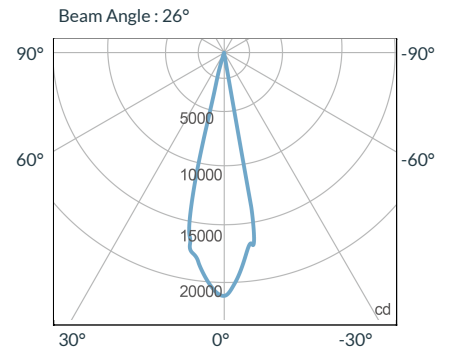

SPECIFICATIONS

Beam Angle	19° / 26° / 36° / 50°
CRI / TLCI	95/90 typical (in CCT Mode of 2800K-6500K)
Dimming	100% - 0% flicker free
AC Power Draw	175W max
AC Input	100 - 240V AC, 50 - 60Hz
Remote Control	DMX 512
Cooling	Fan Cooled
Acoustic Noise	23 dBA (Auto Mode)
Operating Temp.	32 - 104°F (0 - 40°C)
Weight (Fixture + Power Supply)	12.3lb / 5.6kg
Gobo Size	Diameter: M Size (66mm)
	Max Image: 48mm
	Max Thickness: 1mm

- Cine-Grade Light Quality
- Point-Source LED
- DMX Controllable
- 175W Power Draw
- Carries Four Shutter Blades

MECHANICAL FIGURES

TILT/ROTATION

PHOTOMETRIC DATA

19 Degree

Distance		3' (~0.9 m)	10' (~3.0 m)	15' (~4.6 m)
@3200K	fc	4771	374	175
	lux	51355	4026	1884
@5600K	fc	5001	392	183
	lux	53831	4220	1970
Beam Diameter		Ø 0.9' (~0.3m)	Ø 3.0' (~0.9m)	Ø 4.6' (~1.4m)

26 Degree

Distance		3' (~0.9 m)	10' (~3.0 m)	15' (~4.6 m)
@3200K	fc	2687	226	104
	lux	28922	2432	1120
@5600K	fc	2951	243	113
	lux	31779	2615	1220
Beam Diameter		Ø 1.2' (~0.4m)	Ø 4.0' (~1.2m)	Ø 6.2' (~1.9m)

36 Degree

Distance		3' (~0.9 m)	10' (~3.0 m)	15' (~4.6 m)
@3200K	fc	1619	131	61
	lux	17427	1411	657
@5600K	fc	1715	139	65
	lux	18461	1497	700
Beam Diameter		Ø 1.7' (~0.5m)	Ø 5.8' (~1.8m)	Ø 8.9' (~2.7m)