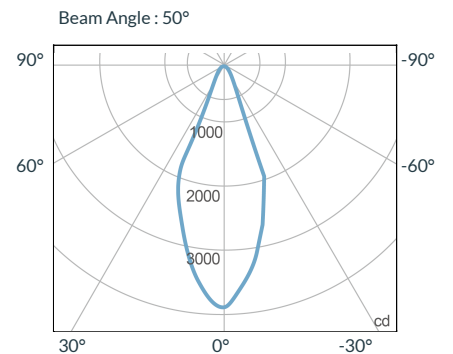

- Cine-Grade Light Quality
- Point-Source LED
- DMX Controllable
- 175W Power Draw
- Carries Four Shutter Blades

MECHANICAL FIGURES

TILT/ROTATION

PHOTOMETRIC DATA

19 Degree

Distance		3' (~0.9 m)	10' (~3.0 m)	15' (~4.6 m)
@3200K	fc	4771	374	175
	lux	51355	4026	1884
@5600K	fc	5001	392	183
	lux	53831	4220	1970
Beam Diameter		Ø 0.9' (~0.3m)	Ø 3.0' (~0.9m)	Ø 4.6' (~1.4m)

26 Degree

Distance		3' (~0.9 m)	10' (~3.0 m)	15' (~4.6 m)
@3200K	fc	2687	226	104
	lux	28922	2432	1120
@5600K	fc	2951	243	113
	lux	31779	2615	1220
Beam Diameter		Ø 1.2' (~0.4m)	Ø 4.0' (~1.2m)	Ø 6.2' (~1.9m)

36 Degree

Distance		3' (~0.9 m)	10' (~3.0 m)	15' (~4.6 m)
@3200K	fc	1619	131	61
	lux	17427	1411	657
@5600K	fc	1715	139	65
	lux	18461	1497	700
Beam Diameter		Ø 1.7' (~0.5m)	Ø 5.8' (~1.8m)	Ø 8.9' (~2.7m)

50 Degree

Distance		3' (~0.9 m)	10' (~3.0 m)	15' (~4.6 m)
@3200K	fc	477	43	21
	lux	5135	463	227
@5600K	fc	557	46	20
	lux	5996	496	216
Beam Diameter		Ø 1.9' (~0.6m)	Ø 6.3' (~1.9m)	Ø 9.6' (~2.9m)

ACCESSORIES