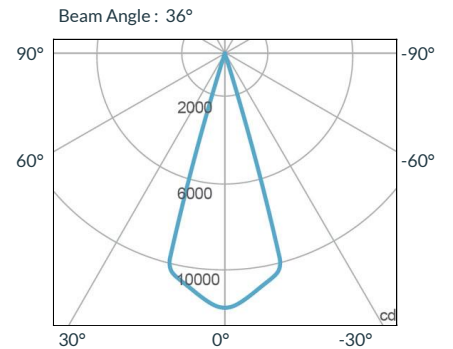

- Cine-Grade Light Quality
- Point-Source LED
- DMX Controllable
- 175W Power Draw
- Carries Four Shutter Blades

MECHANICAL FIGURES

TILT/ROTATION

PHOTOMETRIC DATA

19 Degree

Distance		3' (~0.9 m)	10' (~3.0 m)	15' (~4.6 m)
@3200K	fc	4771	374	175
	lux	51355	4026	1884
@5600K	fc	5001	392	183
	lux	53831	4220	1970
Beam Diameter		Ø 0.9' (~0.3m)	Ø 3.0' (~0.9m)	Ø 4.6' (~1.4m)

26 Degree

Distance		3' (~0.9 m)	10' (~3.0 m)	15' (~4.6 m)
@3200K	fc	2687	226	104
	lux	28922	2432	1120
@5600K	fc	2951	243	113
	lux	31779	2615	1220
Beam Diameter		Ø 1.2' (~0.4m)	Ø 4.0' (~1.2m)	Ø 6.2' (~1.9m)

36 Degree

Distance		3' (~0.9 m)	10' (~3.0 m)	15' (~4.6 m)
@3200K	fc	1619	131	61
	lux	17427	1411	657
@5600K	fc	1715	139	65
	lux	18461	1497	700
Beam Diameter		Ø 1.7' (~0.5m)	Ø 5.8' (~1.8m)	Ø 8.9' (~2.7m)

50 Degree

Distance		3' (~0.9 m)	10' (~3.0 m)	15' (~4.6 m)
@3200K	fc	477	43	21
	lux	5135	463	227
@5600K	fc	557	46	20
	lux	5996	496	216
Beam Diameter		Ø 1.9' (~0.6m)	Ø 6.3' (~1.9m)	Ø 9.6' (~2.9m)

ACCESSORIES