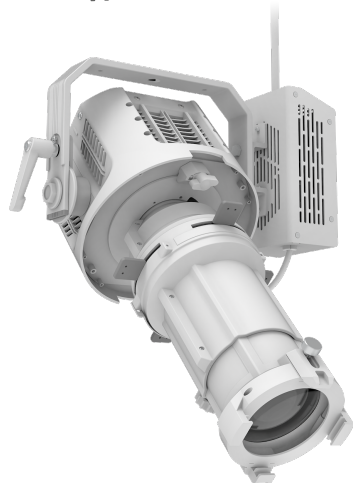

P5L Ellipsoidal Light (Clamp)

175W LED/ 19° / 26° / 36° / 50°

ORDERING GUIDE

FLXP5L - - - - **CLP** - **PSV** -

Beam Angle

19 19°
26 26°
36 36°
50 50°

Mode

CLR All Modes
EZ All EZ Modes
RGB RGB Mode Only
CCT Tunable CCT Mode Only
3200 Fixed 3200K
5600 Fixed 5600K

Finish

WH White
BK Black

Mount

CLP Clamp Mount

Power Supply & Control

PSV Power Supply

Plug/Connection

US US 120V
EU EU 220V

SPECIFICATIONS

Beam Angle	19° / 26° / 36° / 50°
CRI / TLCI	95/90 typical (in CCT Mode of 2800K-6500K)
Dimming	100% - 0% flicker free
AC Power Draw	175W max
AC Input	100 - 240V AC, 50 - 60Hz
Remote Control	DMX 512
Cooling	Fan Cooled
Acoustic Noise	23 dBA (Auto Mode)
Operating Temp.	32 - 104°F (0 - 40°C)
Weight (Fixture + Power Supply)	12.3lb / 5.6kg
Gobo Size	Diameter: M Size (66mm)
	Max Image: 48mm
	Max Thickness: 1mm

- Cine-Grade Light Quality
- Point-Source LED
- DMX Controllable
- 175W Power Draw
- Carries Four Shutter Blades

MECHANICAL FIGURES

TILT/ROTATION

PHOTOMETRIC DATA

19 Degree

Distance		3' (~0.9 m)	10' (~3.0 m)	15' (~4.6 m)
@3200K	fc	4771	374	175
	lux	51355	4026	1884
@5600K	fc	5001	392	183
	lux	53831	4220	1970
Beam Diameter		Ø 0.9' (~0.3m)	Ø 3.0' (~0.9m)	Ø 4.6' (~1.4m)