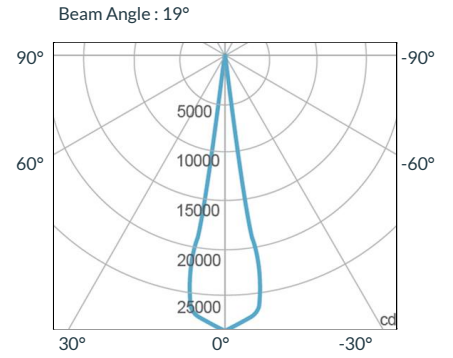

SPECIFICATIONS

Beam Angle	19° / 26° / 36° / 50°
CRI / TLCI	95/90 typical (in CCT Mode of 2800K-6500K)
Dimming	100% - 0% flicker free
AC Power Draw	175W max
AC Input	100 - 240V AC, 50 - 60Hz
Remote Control	DMX 512
Cooling	Fan Cooled
Acoustic Noise	23 dBA (Auto Mode)
Operating Temp.	32 - 104°F (0 - 40°C)
Weight (Fixture + Power Supply)	12.3lb / 5.6kg
Gobo Size	Diameter: M Size (66mm)
	Max Image: 48mm
	Max Thickness: 1mm

- Cine-Grade Light Quality
- Point-Source LED
- DMX Controllable
- 175W Power Draw
- Carries Four Shutter Blades

MECHANICAL FIGURES

TILT/ROTATION

PHOTOMETRIC DATA

19 Degree

Distance		3' (~0.9 m)	10' (~3.0 m)	15' (~4.6 m)
@3200K	fc	4771	374	175
	lux	51355	4026	1884
@5600K	fc	5001	392	183
	lux	53831	4220	1970
Beam Diameter		Ø 0.9' (~0.3m)	Ø 3.0' (~0.9m)	Ø 4.6' (~1.4m)

26 Degree

Distance		3' (~0.9 m)	10' (~3.0 m)	15' (~4.6 m)
@3200K	fc	2687	226	104
	lux	28922	2432	1120
@5600K	fc	2951	243	113
	lux	31779	2615	1220
Beam Diameter		Ø 1.2' (~0.4m)	Ø 4.0' (~1.2m)	Ø 6.2' (~1.9m)

36 Degree

Distance		3' (~0.9 m)	10' (~3.0 m)	15' (~4.6 m)
@3200K	fc	1619	131	61
	lux	17427	1411	657
@5600K	fc	1715	139	65
	lux	18461	1497	700
Beam Diameter		Ø 1.7' (~0.5m)	Ø 5.8' (~1.8m)	Ø 8.9' (~2.7m)